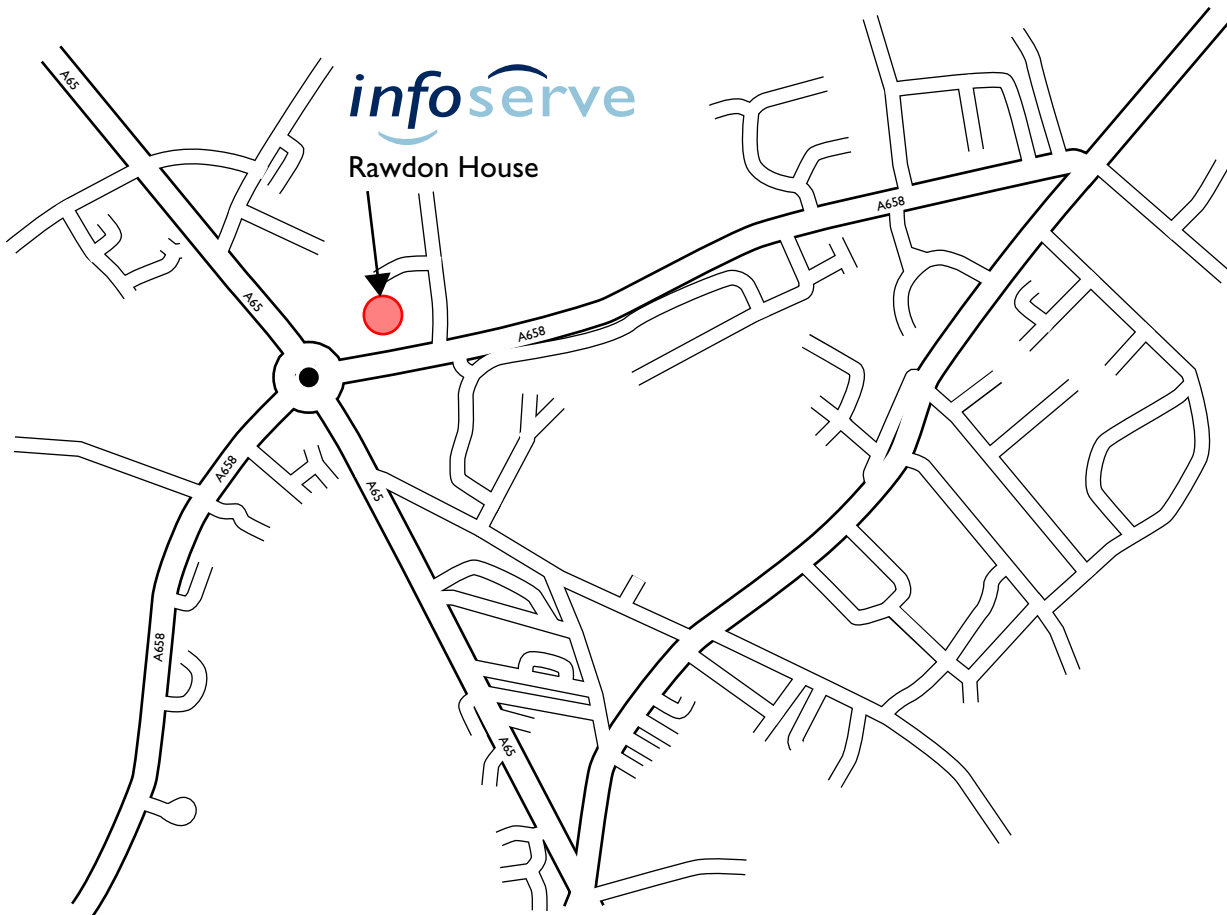

Infoserve Limited,
Head Office,
South Side Aviation,
Leeds Bradford Int'l Airport,
Leeds,
LS19 7UG

T: 0870 556 1001

F: 0870 556 1004

W: www.infoserve.com

To Leeds Bradford
International Airport

To M1 South (A1 North)